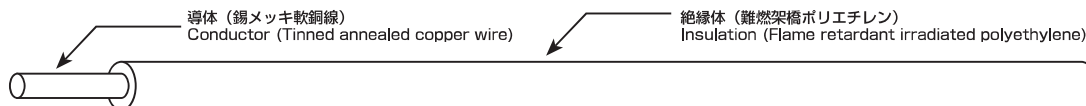

AWM 3266 VW-1 CSA AWM

ビーメックス -ER470 R
難燃架橋ポリエチレン絶縁電線
BEAMEX-ER470 R
Flame retardant irradiated polyethylene wire

古河標準仕様書 : DTS 1190
Furukawa standard specification : DTS 1190

■用途

電子機器、電気機器内配線、ドライヤー、熱器具の内部配線

■規格

UL・CSA 規格

■定格

300V・125°C

■特長

- ・電気用品機内配線用は 125°C で暫定登録済みです。
- ・半田耐熱性にすぐれています。
- ・機械特性が良好、低温特性もすぐれています。
- ・耐油、耐薬品性にすぐれています。
- ・高難燃性 (VW-1) を有します。
- ・特定臭素系難燃剤 (PBB、PBDE) を使用していません。

■APPLICATION

Internal wiring of electronic and electric equipments, internal wiring of drier and heating appliances.

■STANDARD

UL and CSA Standard.

■RATING

300V 125°C

■FEATURES

- ・BEAMEX-ER470 R is tentatively registered (125°C) for internal wiring according to the Electrical Appliance and Materials Safety Act in Japan.
- ・Superior in soldering resistance.
- ・Satisfactory mechanical properties and superior low temperature characteristics.
- ・Superior in oil and chemical resistances.
- ・Highly flame retardant.
- ・ER470 R contains no PBB and PBDE as the specific brominated flame retardant material.

■構造 CONSTRUCTION

表面印刷
Identification marking

-F- ER470 R AWM 3266 125C VW-1 FURUKAWA- ※ CSA AWM I A/B 125C 300V FT1 ○○ AWG

種類 Type	導体 Conductor			絶縁体 標準厚 Insulation nominal thickness (mm)	標準仕上 外径 Approx. overall outside dia. (mm)	最大 導体抵抗 Max. conductor resistance 20°C (Ω / km)	最小 絶縁抵抗 Min. insulation resistance 20°C (M Ω · km)	耐電圧 AC (V/1分間) Dielectric strength AC (V/1min)	標準条長 Standard length m (Ft)	正味質量 Net Weight (kg)	荷姿 Packing condition
	AWG	構成(本 / mm) Composition (pcs / mm)	外径 Outside dia. (mm)								
燃線 Strand	28	7/0.127	0.38	0.42	1.22	224	2500	2000	915 (3000)	2.2	タバ Coil
	26	7/0.16	0.48	0.42	1.32	140				2.5	
	24	11/0.16	0.62	0.42	1.46	93.3				3.8	
	22	17/0.16	0.76	0.42	1.60	55.0				5.1	
	20	21/0.18	0.95	0.42	1.79	34.6				6.9	
	18	34/0.18	1.21	0.42	2.05	21.8			7.0		
	16	26/0.26	1.53	0.44	2.41	13.7			10.3		
	14	41/0.26	1.92	0.44	2.80	8.62			7.6		
								610 (2000)			
								305 (1000)	7.6		

備考 : 標準色…黒、白、赤、黄、茶、青、橙、紫、灰、緑
Remarks : Standard color…Black, white, red, yellow, brown, blue, orange, violet, gray, green.